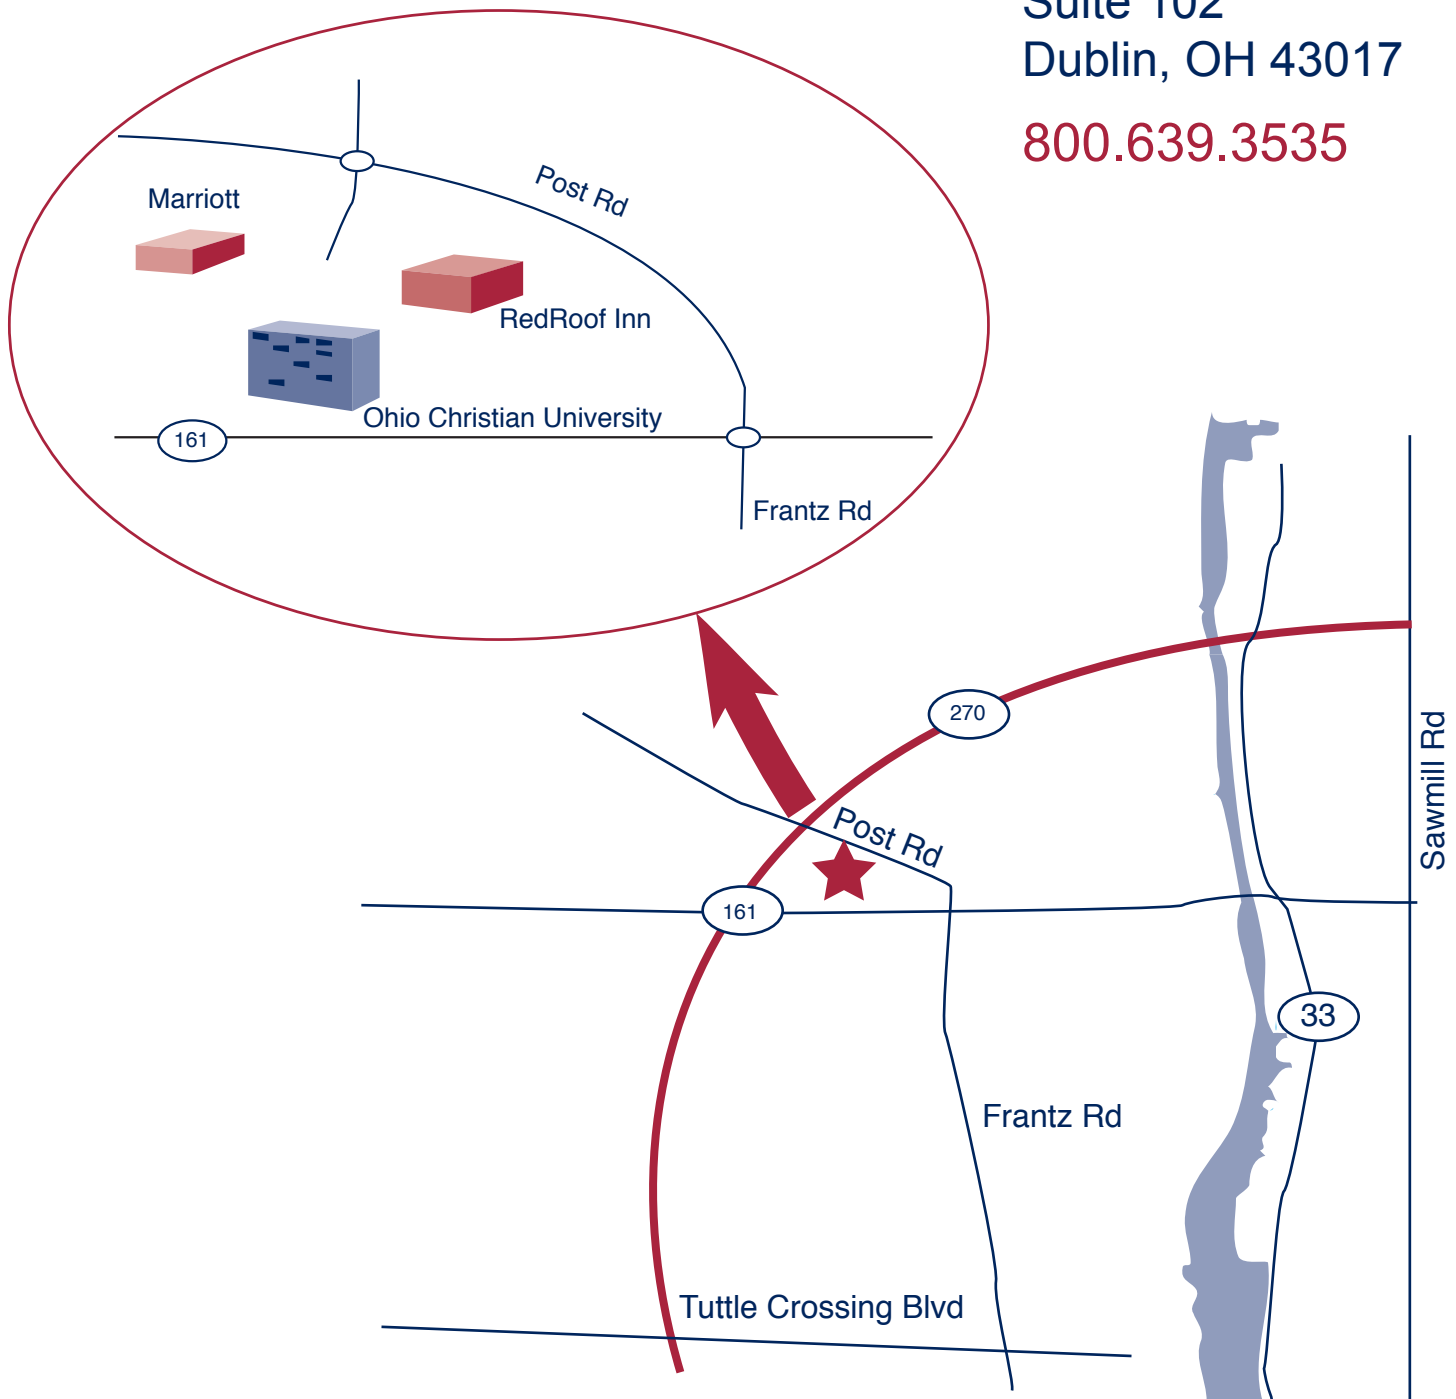

Directions to Ohio Christian University

5131 Post Rd
Suite 102
Dublin, OH 43017

800.639.3535

DIRECTIONS:

- From 270, take exit 17A (161 towards Dublin).
- At the first stop light, turn left onto Post Rd.
- Go past the Bob Evans and the Toy Barn.
- At the next light (before the overpass), turn LEFT.
- Our building is straight ahead, 5131 Post Rd.
- We are on the First floor in suite 102.