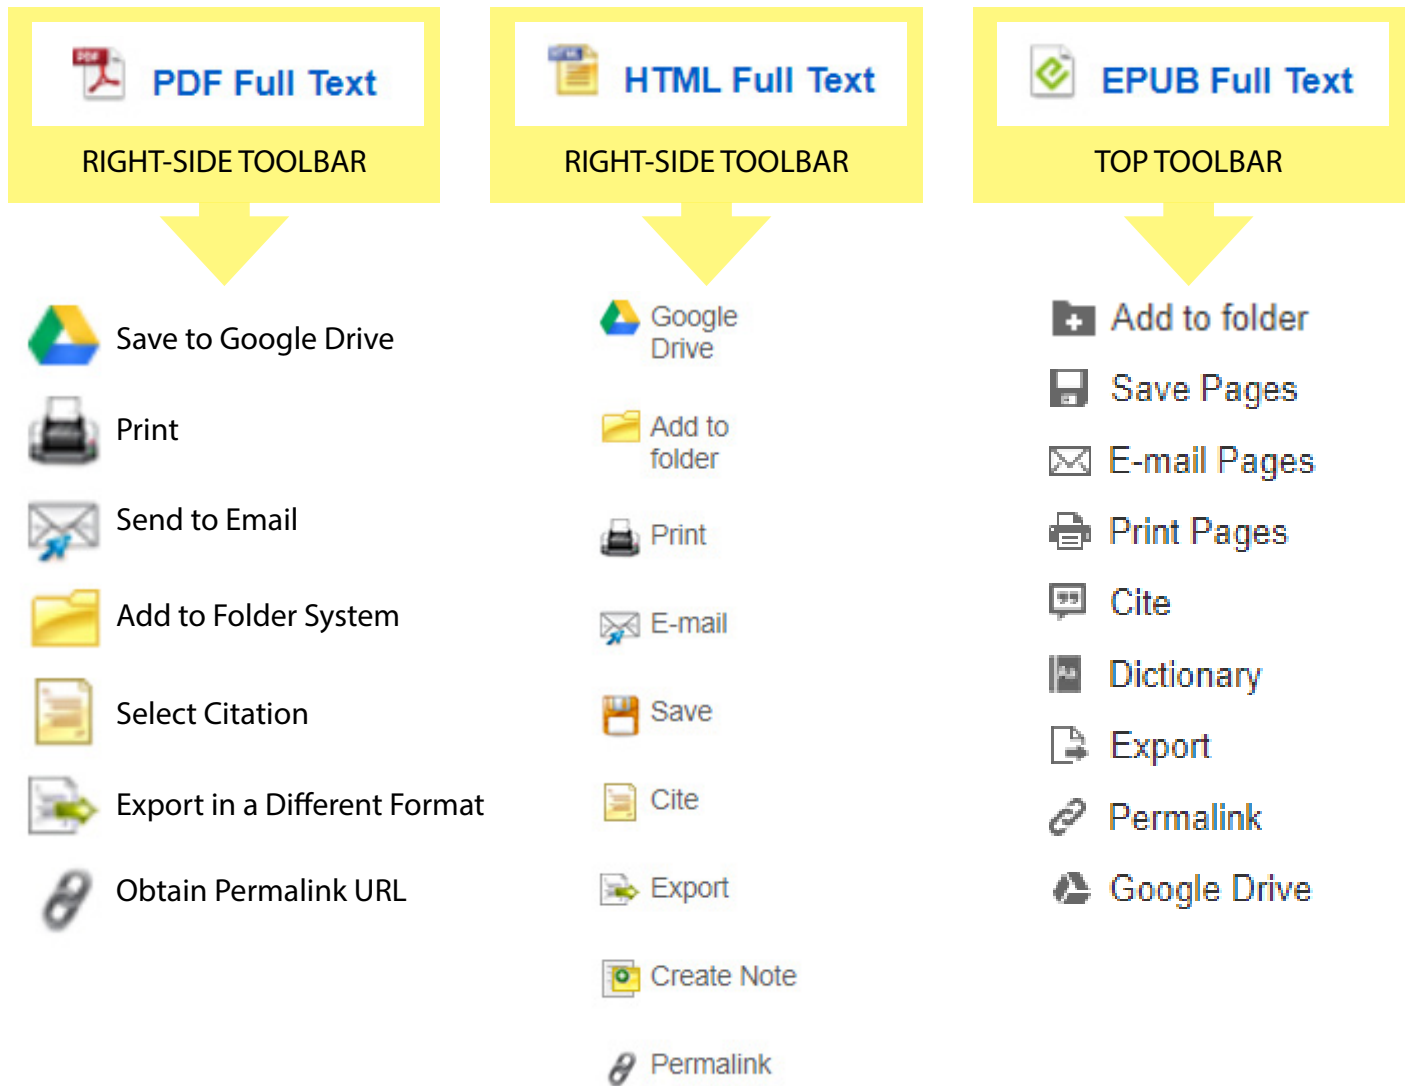

10.) **REFINE** Search Results

Refine Results

Current Search

Find all my search terms:
Ezra the scribe

Expanders

- Also search within the full text of the articles
- Apply equivalent subjects

Limiters

- Full Text
- Available in Library Collection

Current Search Options

Displays which search expanders and limiters are currently applied.

Refine by Removal

Click to remove search expanders and limiters if needed.

11.) **SELECT** a **DOCUMENT TYPE** to proceed to the **DOCUMENT VIEW PAGE**

12.) The **DOCUMENT VIEW PAGE** may provide different **TOOLBARS** depending on your selection:

13.) **CLICK RESULT LIST** or **NEW SEARCH** button in the **TOP LEFT** of the screen to go back to the **RESULTS PAGE** and continue searching.